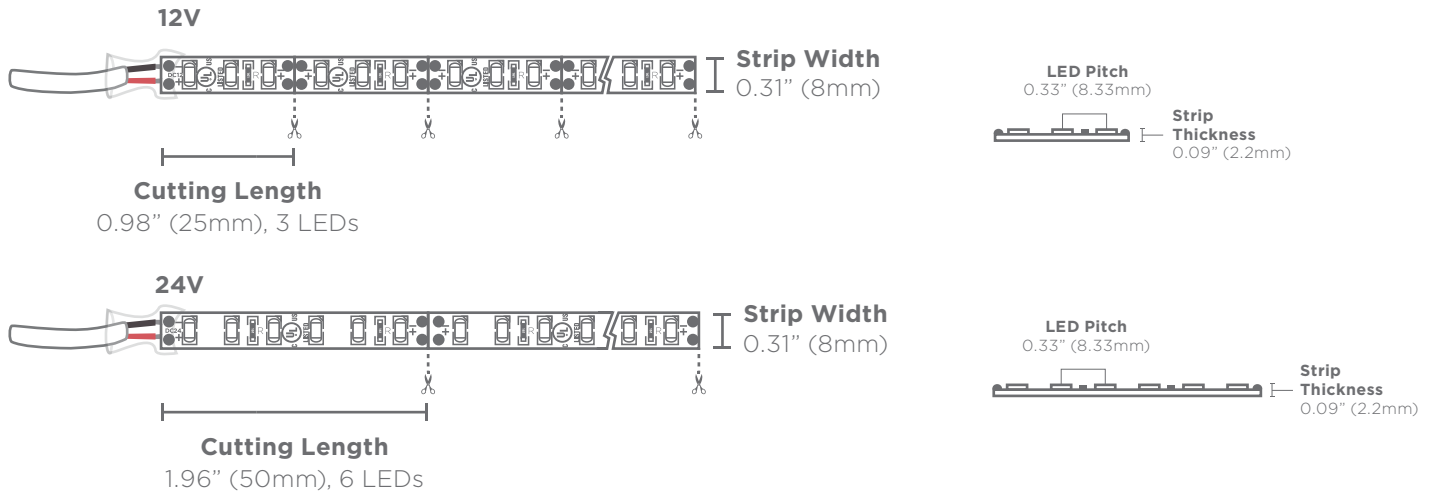

LUXLINE™

2835R/120/8

Flexible LED Strip Lighting

CUT, FLEX & CURVE

For the brightest type of illumination and strongest lumen output, we offer our bright, slim **LUXLINE™ LED Light Strip 2835R: 120 LEDs** which features an industry leading color rendering index of 90+ with outstanding brightness, uncompromised color quality, and impeccable evenness. Featuring a slim width of only 8mm, simply cut, flex, and curve this LED strip and watch how snugly it fits highly customized and narrow applications with brilliant illumination. Available in a variety of color temperatures.

Unless otherwise noted, dimension tolerance is ±1mm.

PARAMETERS

S	V	P	C	W	#
2835R	12V	0.33" (8.33mm)	0.99" (25mm)	0.31" (8mm)	3
	24V		1.97" (50mm)		6

KEY

- S** Strip Type
- V** Operating Voltage
- P** Center-to-Center Pitch
- C** Cutting Length
- W** Strip Width
- #** # LEDs per Cut Strip

PARAMETERS

- LED Type** EPISTAR 2835 LED
- LED Count** 36 pc/ft (120 pc/m)
- Dimensions** 0.31" (w) x 0.09" (h) [8mm (w) x 2.2mm (h)]
- LED Pitch** 0.33" (8.33 mm)
- LED Strip Width (12V & 24V)** 0.31" (8mm)
- LED Node Size** 2835
- Roll Length** 16 ft 3/8in (5m)

INSTALLATION

Field Cuttable

- 12V: 0.99" (25mm), every 3 LEDs
- 24V: 1.97" (50mm), every 6 LEDs

Mounting Options

- 3M™ Adhesive

Heat Sink

Not required

Environment