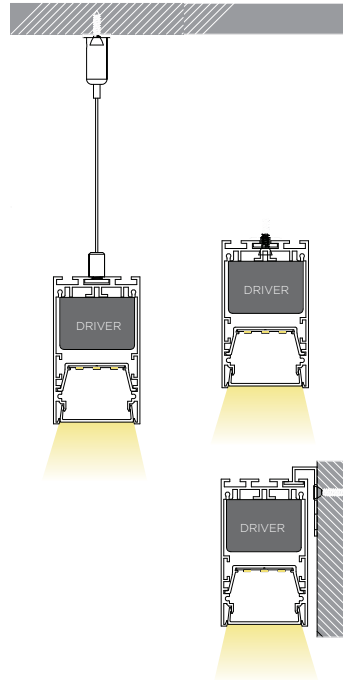

PHOTOMETRIC DIAGRAM

Based on a unit measuring 24" in length.

SPECIFICATION SUBMITTAL

JOB NAME / NUMBER

PART NUMBER

INSTALLATION

EASY INSTALLATION

LUXBEAM™ is designed to hang from the ceiling with aviation cable, or installed directly onto the ceiling or wall as a mounted option.