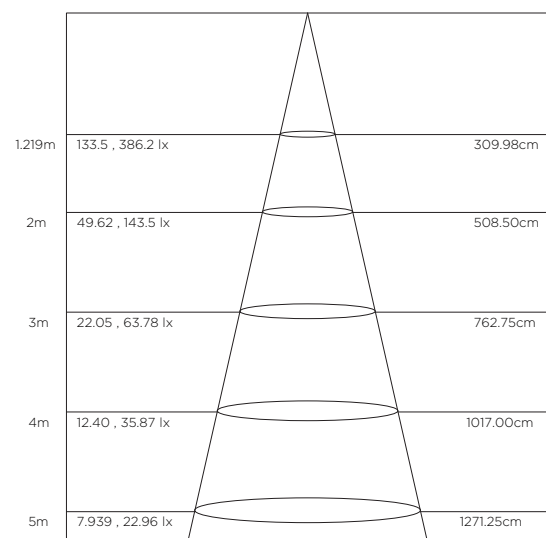

ELECTRICAL

LIGHTING

Wide Beam Angle 120°

Color Rendering CRI 90+

Color Temperature 2800K -6500K

Dimming Compatible with

- ☐ 0-10V dimming
- ☐ Forward phase dimming
- ☐ DMX control

Lumen Output 868 lm/ft -1182 lm/ft
(2856 lm/m-3892 lm/m)

POWER SUPPLY (BUILT-IN)

Input Voltage 24Vdc constant voltage

Power 7.9 W/ft (26 W/m)

COLOR TEMPERATURE (CCT) RANGE

LUMEN OUTPUT

3000K Warm White		868 lm/ft (2856 lm/m)
4100K Neutral White		1182 lm/ft (3892 lm/m)
5300K Daylight		1182 lm/ft (3892 lm/m)
6500K Cool White		1182 lm/ft (3892 lm/m)

LENGTH	COLOR TEMP. (CCT)	BRIGHTNESS (lumen)	EFFICACY (lm/W)	POWER (W)	CRI
2 feet	3000K	1736	110	15.8	90+
	6500K	2364	150		
4 feet	3000K	3472	110	31.6	90+
	6500K	4728	150		
6 feet	3000K	5208	110	47.4	90+
	6500K	7092	150		

PHOTOMETRIC DIAGRAM

Based on a unit measuring 24" in length.

SPECIFICATION SUBMITTAL

JOB NAME / NUMBER

PART NUMBER