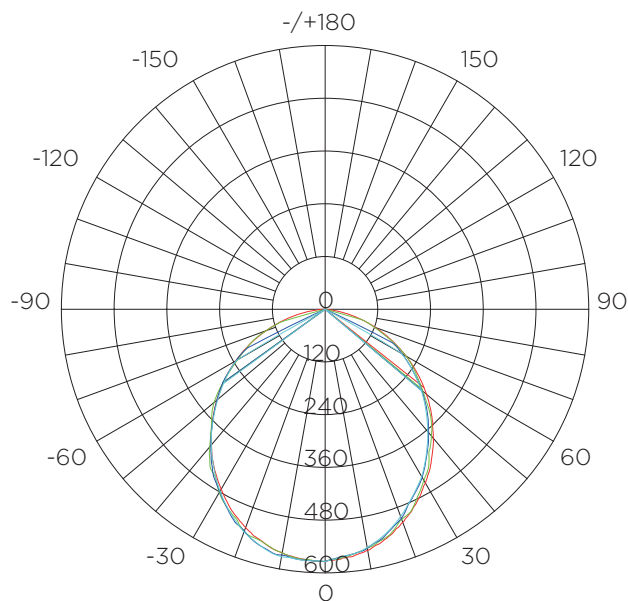

ELECTRICAL

LIGHTING

Wide Beam Angle 120°

Color Rendering CRI 90+

Color Temperature 2800K -6500K

Dimming Compatible with

- ☐ 0-10V dimming
- ☐ Forward phase dimming
- ☐ DMX control

Lumen Output 868 lm/ft -1182 lm/ft
(2856 lm/m-3892 lm/m)

POWER SUPPLY (BUILT-IN)

Input Voltage 24Vdc constant voltage

Power 7.9 W/ft (26 W/m)

COLOR TEMPERATURE (CCT) RANGE

LUMEN OUTPUT

3000K Warm White		868 lm/ft (2856 lm/m)
4100K Neutral White		1182 lm/ft (3892 lm/m)
5300K Daylight		1182 lm/ft (3892 lm/m)
6500K Cool White		1182 lm/ft (3892 lm/m)

LENGTH	COLOR TEMP. (CCT)	BRIGHTNESS (lumen)	EFFICACY (lm/W)	POWER (W)	CRI
2 feet	3000K	1736	110	15.8	90+
	6500K	2364	150		
4 feet	3000K	3472	110	31.6	90+
	6500K	4728	150		
6 feet	3000K	5208	110	47.4	90+
	6500K	7092	150		

PHOTOMETRIC DIAGRAM

Based on a unit measuring 24" in length.

SPECIFICATION SUBMITTAL

JOB NAME / NUMBER

PART NUMBER