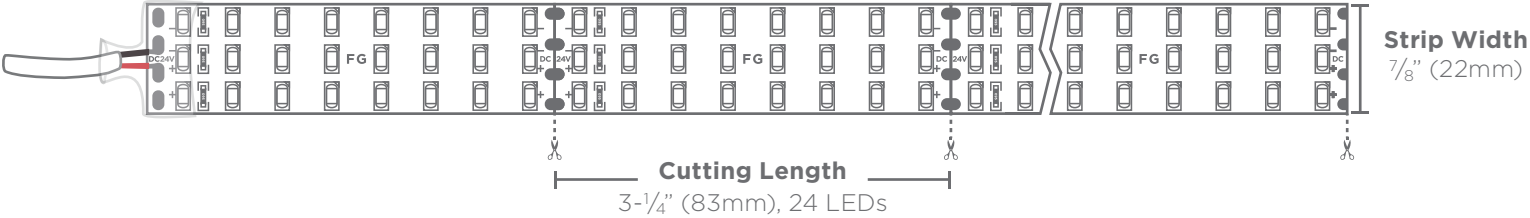

MECHANICAL

LED STRIP CUTTING DIAGRAM

LED MODULE

- **LED Type** SMD 2835
- **LED Count** 264 pc/yd (288 pc/m)
- **Cutting Length** 3-1/4" (83mm), 24 LEDs
- **Strip Width** 7/8" (22mm)
- **Working Temperature** -40-176°F (-40-80°C)

ALUMINUM EXTRUSION

1. **Dimensions**
2. **Max Length per Stick** 8ft (244cm)
   - **Width** 2-1/8" (53mm)
   - **Height** 3-1/2" (88mm)

Weight 1.75 lb/ft (2.60 kg/m)