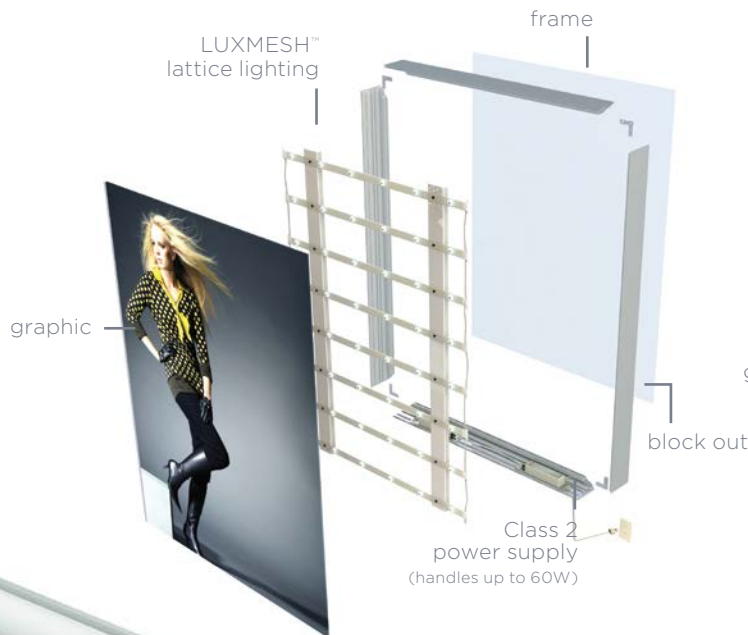

120 FABRIC LIGHT BOX

PROFILE Powered by LUXMESH™ Lattice Backlighting & Perimeter Technologies

MAXIMIZE YOUR ROI

The **Profile 120 Fabric Light Box** is our most popular and multifunctional marketing solution providing the best value to our clients. Designed for all types of traditional applications, including mounting, hanging, or freestanding displays, it's no wonder this profile is as popular as it is. Considering that our Fabric Light Boxes are all designed to last a lifetime, it's a no-brainer why clients love Profile 120. A one-time purchase will help your business maximize its ROI for years to come.

PROFILE 120 MAKES FOR A GREAT LARGE FREESTANDING DISPLAY!

SEEDAMM SHOPPING CENTER - SWITZERLAND

CUSTOMIZABLE SHAPES & GREAT FOR HANGING

APPLICATIONS

- Retail Environments & Windows
- Airports
- Museums
- Restaurants
- Corporate Offices
- Trade Show Exhibitions

MOUNTING TYPES

- Wall mount
- Hanging
 - Eyehook
 - Aviation cable
- Freestanding, attaches to foot stand
 - Standard feet
 - Heavy-duty stainless steel feet
- Custom mounting available: we can provide hardware kits for your desired application.

Contact us today at (714) 256-2111 to find out more.

SPECIFICATION SUBMITTAL

JOB NAME / NUMBER	PART NUMBER
-------------------	-------------

MECHANICAL

LUXMESH™ LATTICE LIGHTING

PERIMETER POWER LIGHTING

PROFILE 120
CROSS-SECTION