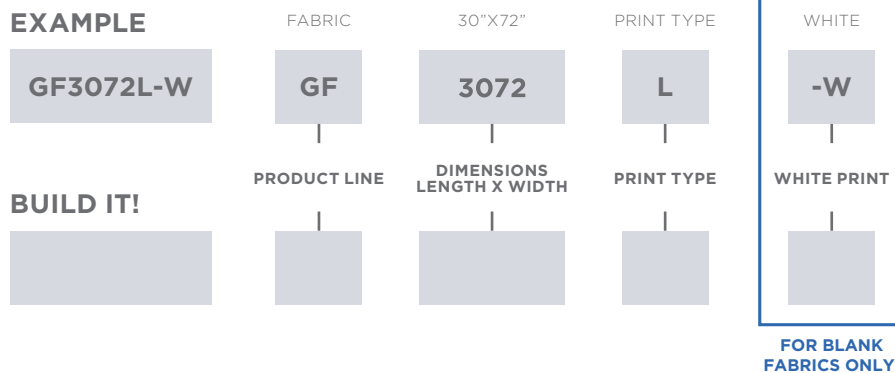

- 45** PROFILE 45
- 10** PROFILE 100
- 12** PROFILE 120
- 20** PROFILE 200

DIMENSIONS (INCHES)

LLWW LENGTH X WIDTH (VARIES)

COLOR TEMPERATURE (CCT)

- W** 6500K
- V** 5300K
- Y** 4100K
- Z** 3000K
- C** CUSTOM CCT

LIGHT SOURCE

- X** LUXFIT™ LIGHT PANEL
- L** LUXMESH™ LATTICE
- P** PERIMETER POWER LIGHTING

FRAME COLOR

- S** SILVER
- K** BLACK
- C** CUSTOM COLOR

GRAPHICS PART NUMBER ORDER SHEET

EXAMPLE

PRODUCT LINE

GF FABRIC LIGHT BOX

DIMENSIONS (INCHES)

LLWW LENGTH X WIDTH (VARIES)

PRINT TYPE

- L** LUXX PRINT
- B** BLOCK OUT

PRINT/NO PRINT

- W** NO PRINT—WHITE
- Ø** PRINT—LEAVE BLANK

SPECIFICATION SUBMITTAL

JOB NAME / NUMBER	PART NUMBER
-------------------	-------------