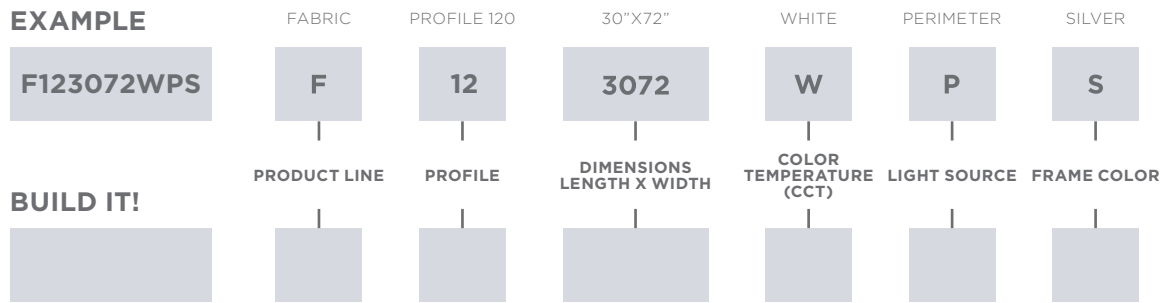

PERIMETER LIGHTING

SPECIFICATION SUBMITTAL

JOB NAME / NUMBER	PART NUMBER
-------------------	-------------

PART NUMBER ORDER SHEET

EXAMPLE

PRODUCT LINE

F FABRIC LIGHT BOX

PROFILE

- 45** PROFILE 45
- 10** PROFILE 100
- 12** PROFILE 120
- 20** PROFILE 200

DIMENSIONS (INCHES)

LLWW LENGTH X WIDTH (VARIES)

COLOR TEMPERATURE (CCT)

- W** 6500K
- V** 5300K
- Y** 4100K
- Z** 3000K
- C** CUSTOM CCT