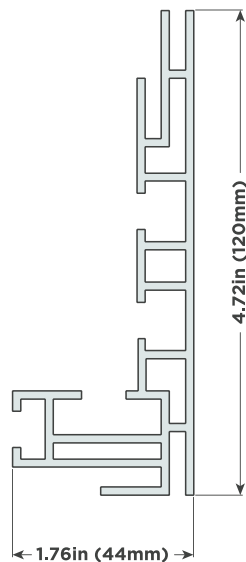

Contact us today at (714) 256-2111 to find out more.

SPECIFICATION SUBMITTAL

JOB NAME / NUMBER	PART NUMBER
-------------------	-------------

MECHANICAL

LUXMESH™ LATTICE LIGHTING

PERIMETER POWER LIGHTING

PROFILE 120
CROSS-SECTION

FRAME

Depth 4.7" (120mm)

Frame Size

Min. ≥ 18" x 18" (457mm x 457mm)

Max. ≤ 120" (3048mm) width x any length

Outside Dimensions Equivalent to graphic size

Orientation

Portrait Landscape

- 45** PROFILE 45
- 10** PROFILE 100
- 12** PROFILE 120
- 20** PROFILE 200

DIMENSIONS (INCHES)

LLWW LENGTH X WIDTH (VARIES)

COLOR TEMPERATURE (CCT)

- W** 6500K
- V** 5300K
- Y** 4100K
- Z** 3000K
- C** CUSTOM CCT

DIMENSIONS (INCHES)

LLWW LENGTH X WIDTH (VARIES)

PRINT TYPE

- L** LUXX PRINT
- B** BLOCK OUT

PRINT/NO PRINT

- W** NO PRINT—WHITE
- Ø** PRINT—LEAVE BLANK

SPECIFICATION SUBMITTAL

JOB NAME / NUMBER	PART NUMBER
-------------------	-------------