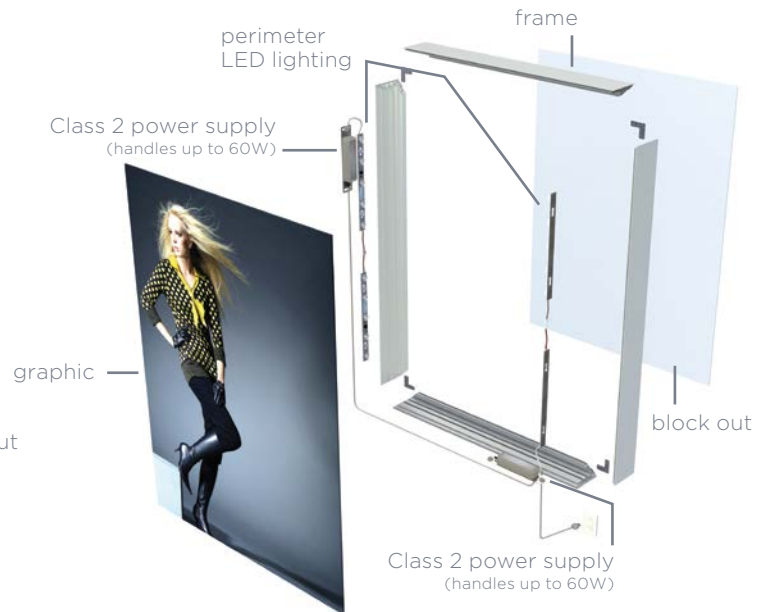

MOUNTING TYPES

- Wall mount
- Hanging
 - Eyehook
 - Aviation cable
- Freestanding, attaches to foot stand
 - Standard feet
 - Heavy-duty stainless steel feet
- Custom mounting available: we can provide hardware kits for your desired application.

Contact us today at (714) 256-2111 to find out more.

SPECIFICATION SUBMITTAL

JOB NAME / NUMBER	PART NUMBER
-------------------	-------------

MECHANICAL

LUXMESH™ LATTICE LIGHTING

PERIMETER POWER LIGHTING

PROFILE 120
CROSS-SECTION