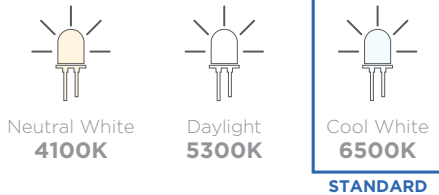

WANT A SPECIAL COLOR?

Call us for a quote today—(714) 256-2111
*Additional charges may apply.

SPECIFICATION SUBMITTAL

JOB NAME / NUMBER	PART NUMBER
-------------------	-------------

ELECTRICAL

AVAILABLE COLOR TEMPERATURES (CCT)