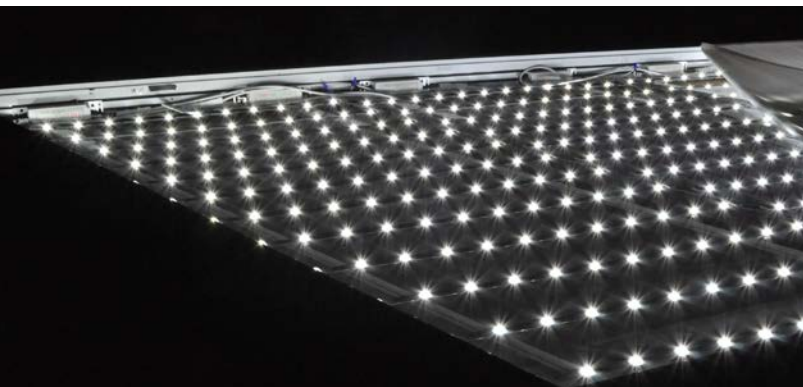

DAISY CHAIN FORMATION

Conveniently link multiple light boxes together

LUXMESH™ LATTICE LIGHTING

LIGHT SOURCE

Option 1: LUXMESH™ LED Lattice Lighting

Wide Beam Angle 120°

NICHIA® LED

9-inch lattice: LTS 9 @ 3.7W/pc